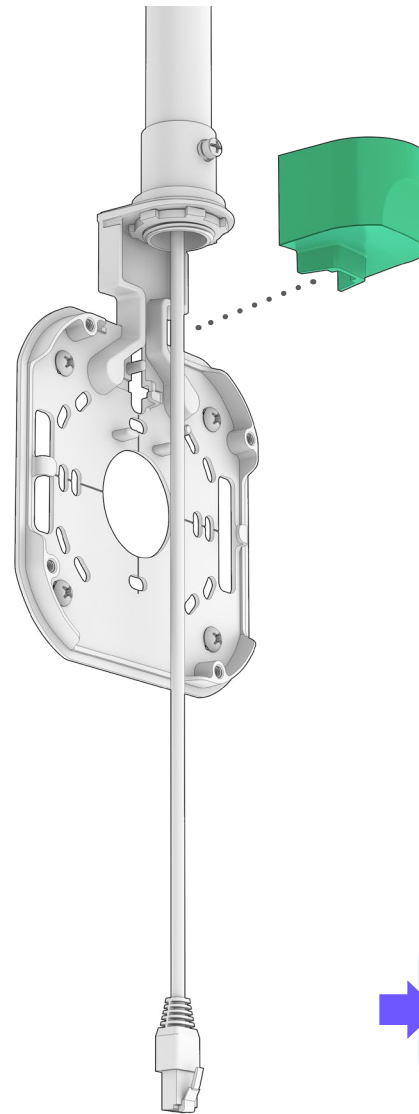

# CONDUIT ADAPTER 3/4"

Mounting guide

# Installation process

1

3/4" trade size  
conduit piping

32 cm  
[12.5 in]

2

T20

3

# Installation process

4

5

➔  Ava Dome or Ava 360 installation guide  
**Section 4b**