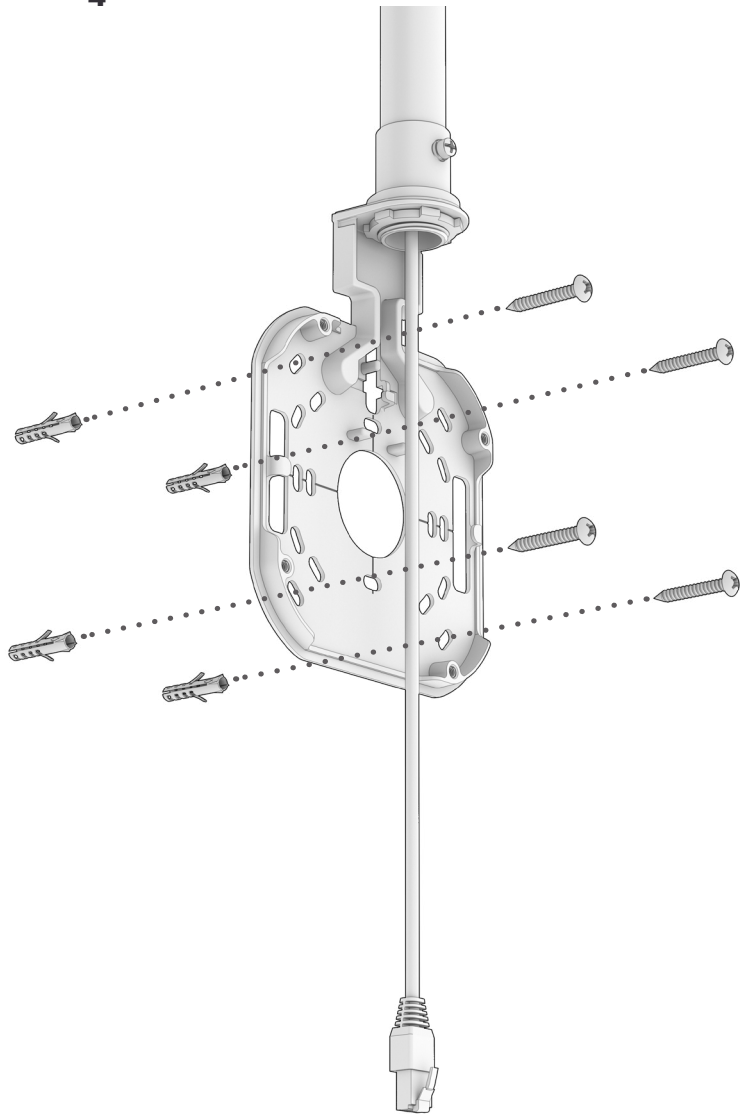

Installation process

4

5