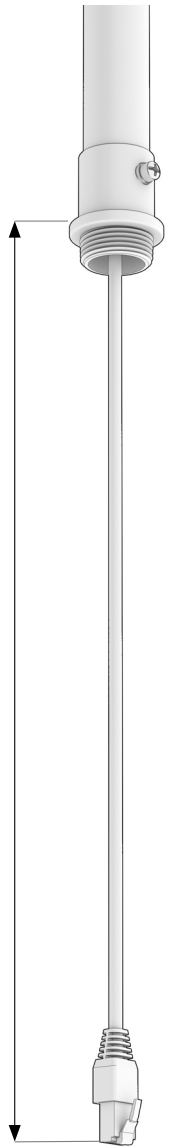

AVA

# CONDUIT ADAPTER 3/4"

Mounting guide

# Box Content

# Installation process

1

3/4" trade size  
conduit piping

32 cm  
[12.5 in]

2

T20

3