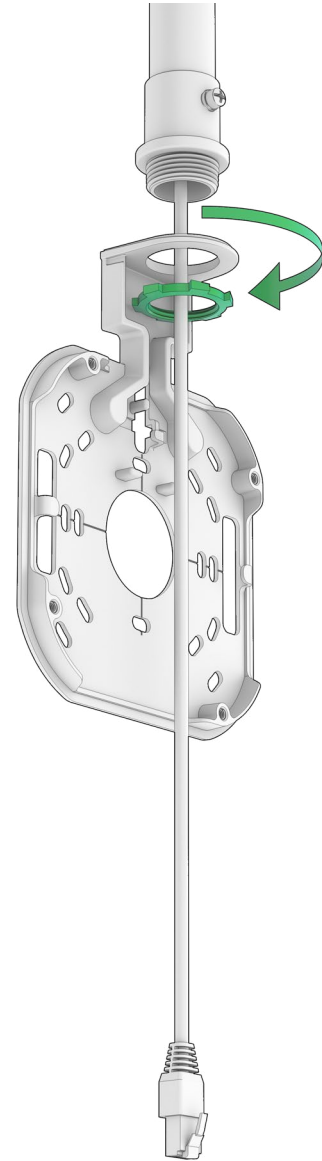

# CONDUIT ADAPTER 3/4"

Mounting guide

# Box Content

# Installation process

1

3/4" trade size  
conduit piping

32 cm  
[12.5 in]

2

T20

3

# Installation process

4

5

➔  Ava Dome or Ava 360 installation guide  
**Section 4b**