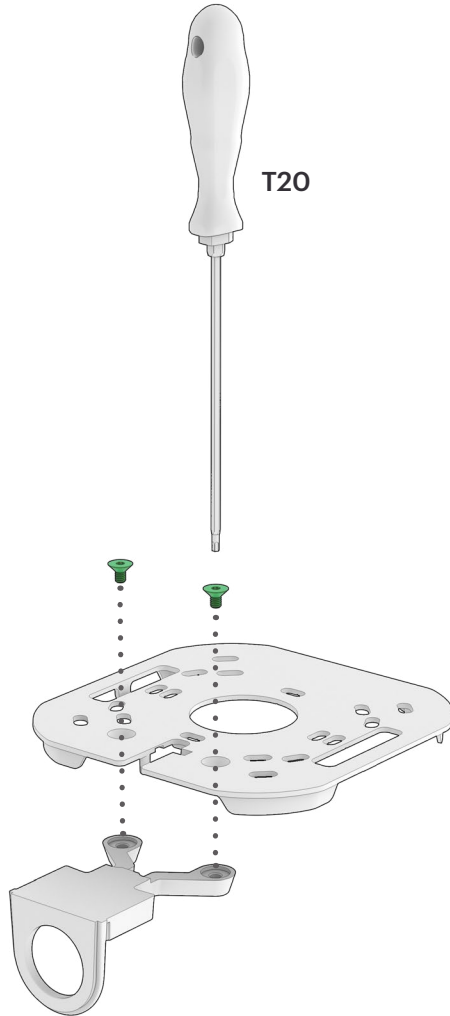

# CONDUIT ADAPTER 3/4"

Mounting guide

# Installation process

1

3/4" trade size  
conduit piping

32 cm  
[12.5 in]

2

T20

3