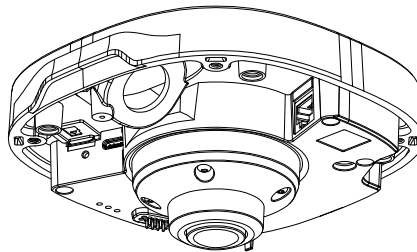

SPARE PARTS

Bracket

SPARE-AB-04-W
SPARE-AB-04-B

Cable inlet covers x5

SPARE-AB-05-W
SPARE-AB-05-B

Cable grommet x10

SPARE-AB-01

Top cover 360